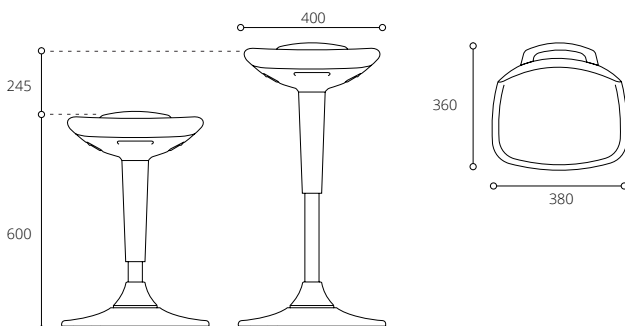

Move-It zit sta kruk

MARKANT

Move-It zit sta kruk

MARKANT

Move-It features

The 135° open hip angle helps to rock the pelvis forward, creating a neutrally stacked lumbar. This serves as the foundation of a healthy spine posture. Move-It combines both play and function, for various types of spaces. Ideal for cafe areas, break room & gathering spaces. Move-It regains neutral upright position when not in use. Move-It combines both play and function, for various types of spaces. Ideal for cafe areas, break room & gathering spaces. Move-It regains neutral upright position when not in use.

Seat & Handle

Seat pad is upholstered in fabric. Sturdy handle for moving chair around.

Height Adjustment

Seat height buttons easily access under the seat. Height is controlled by a gas spring which is hidden by a cylindrical cover to give Swing a single continuous form.

Gas Spring & body

Gas spring's column are in silver epoxy powder coating. All visible shells are in black polypropylene.

Base Pad

A trumpet-shaped base further enhances the sleek profile. An internal counterweight provides self-stabilizing action, while a soft elastomer sole grips different types of floor surfaces.